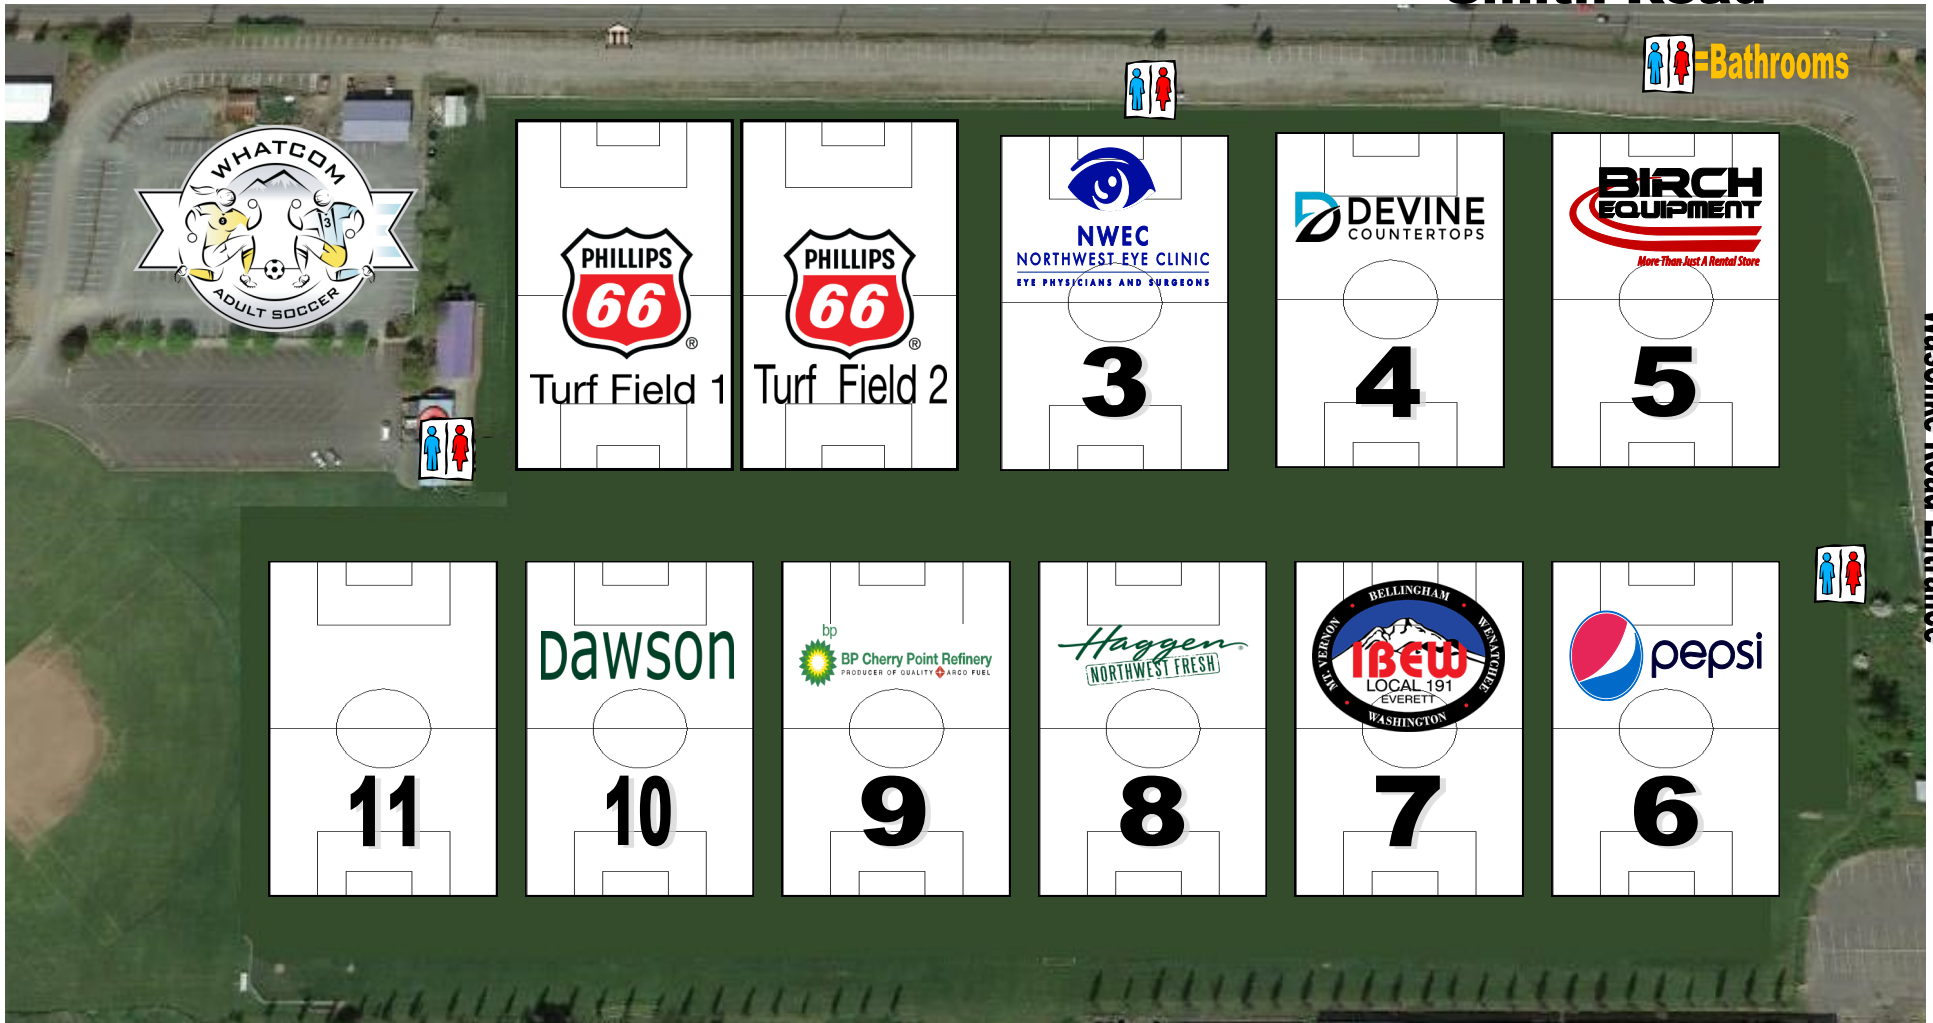

SPRING 2018

Smith Road

Northwest Avenue

Waschke Road Entrance

For all the latest information on
Whatcom County Soccer go to

www.whatcomsoccer.com

Phillips 66 Soccer Park, Sportsplex, and it's programs are owned and operated by the Whatcom Sports & Recreation, a 501(C)3 Non Profit Corporation. The Whatcom Sports Commission is committed to develop and maintain athletic facilities and programs of the highest standards for the benefit of the citizens of Whatcom County.

Phillips 66 Soccer Park Rules

No pets on the complex

Park at your own risk

No alcoholic beverages

Keep off the goals & nets

No smoking on complex

No unauthorized use